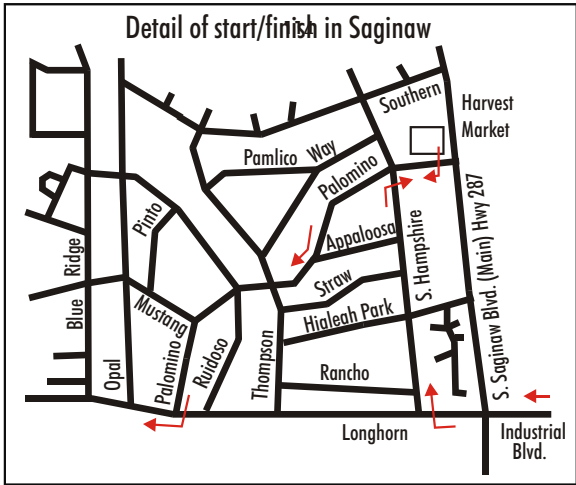

Saginaw to Rhome

Red route = 50 mile, with optional 15 mile (approx) extension

Purple route = 38 miles. Follow red to FM 156 then purple. Join Blue at Knowles to finish.

Green = 25 miles. Follow red to Bus. 287, then Green. Join Blue at Knowles to finish.

Blue = 16 miles. \$ = store

Rhyme extension, rejoin route here

Rhyme Extension, go straight here