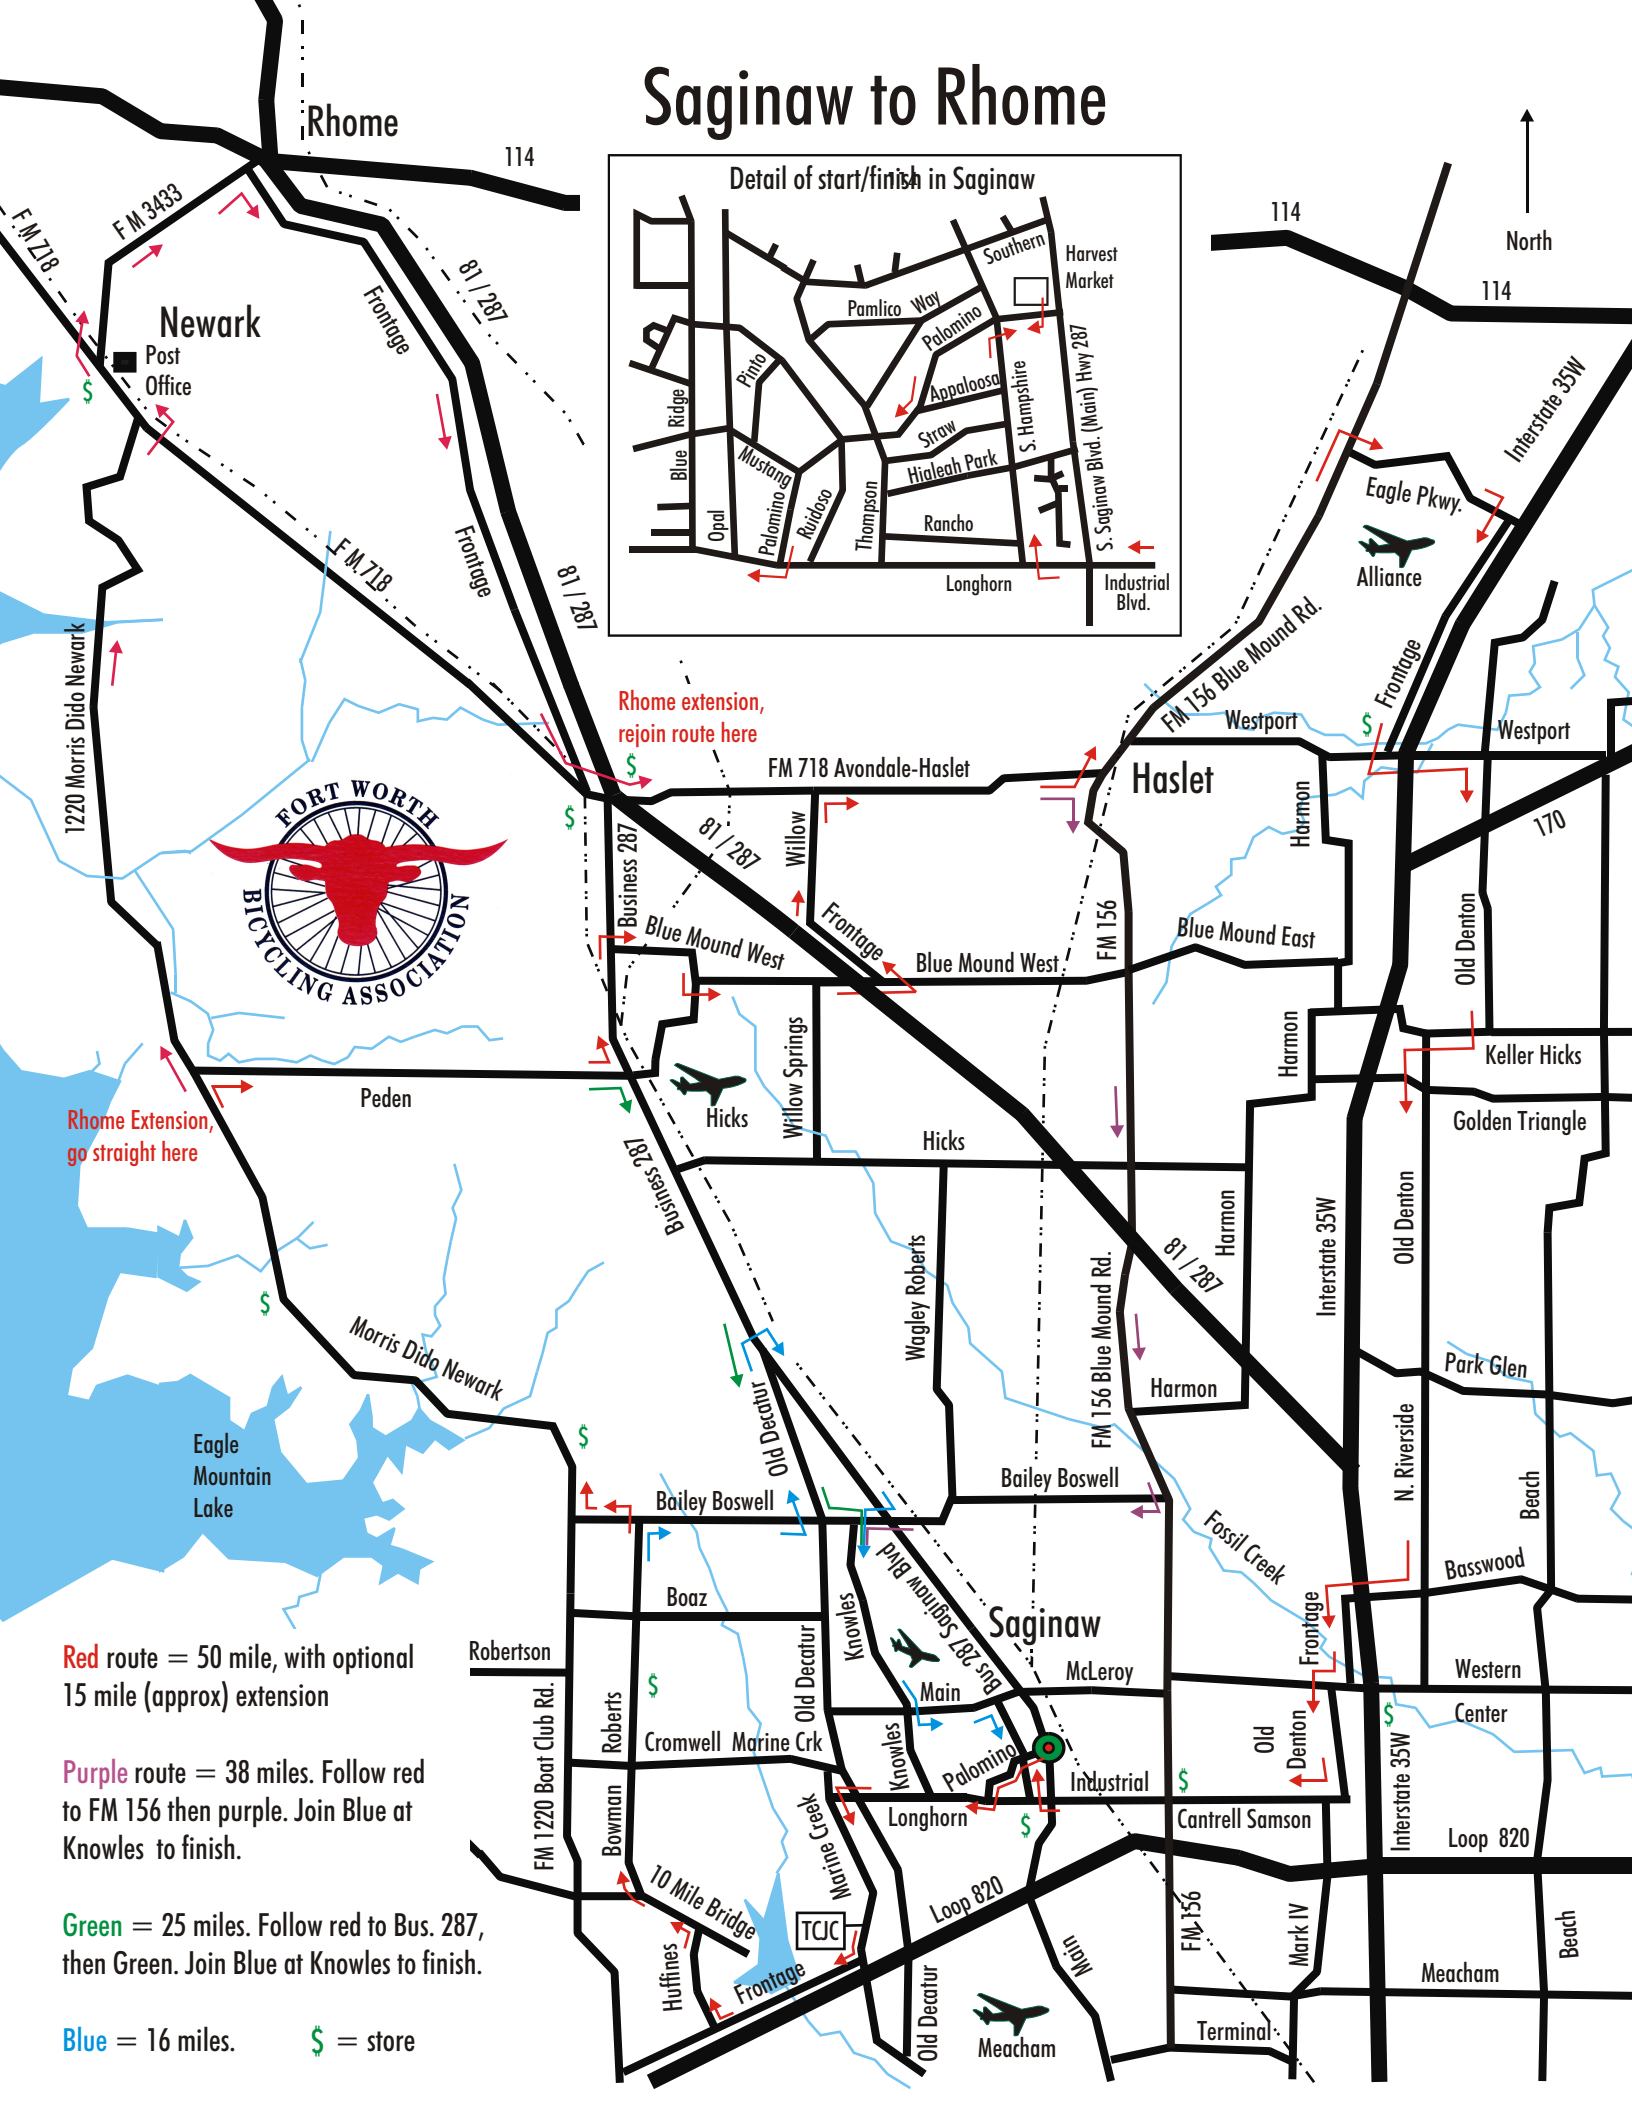

Saginaw to Rhome

Red route = 50 mile, with optional 15 mile (approx) extension

Purple route = 38 miles. Follow red to FM 156 then purple. Join Blue at Knowles to finish.

Green = 25 miles. Follow red to Bus. 287, then Green. Join Blue at Knowles to finish.

Blue = 16 miles. \$ = store

Rhyme extension, rejoin route here

Rhyme Extension, go straight here