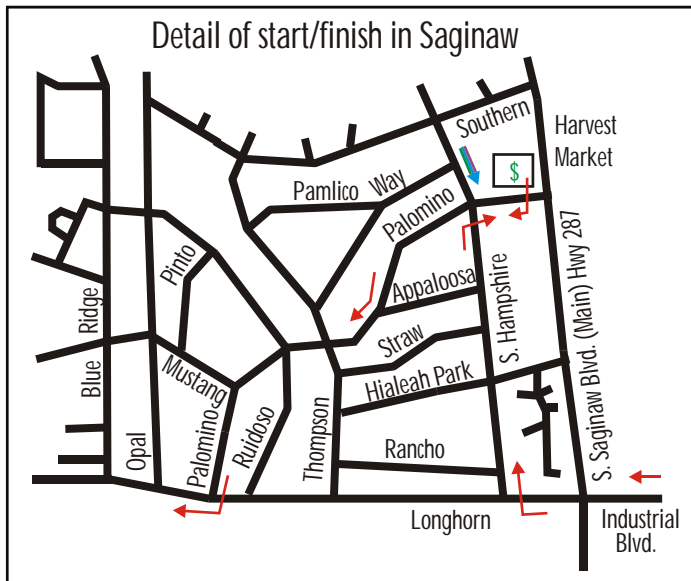

FWBA Club Ride: Saginaw to Alliance

Detail of start/finish in Saginaw

- All routes start the same; follow red arrows.
- Red arrows mark 50 mile route.
- Purple marks 38 mile route; follow red to FM 156, then follow purple. Join blue at Knowles to finish.
- Green marks 25 mile route; follow red to Bus. 287, then green. Join blue at Knowles to finish.
- Blue marks 16 mi. route.
- \$ Indicates a store.